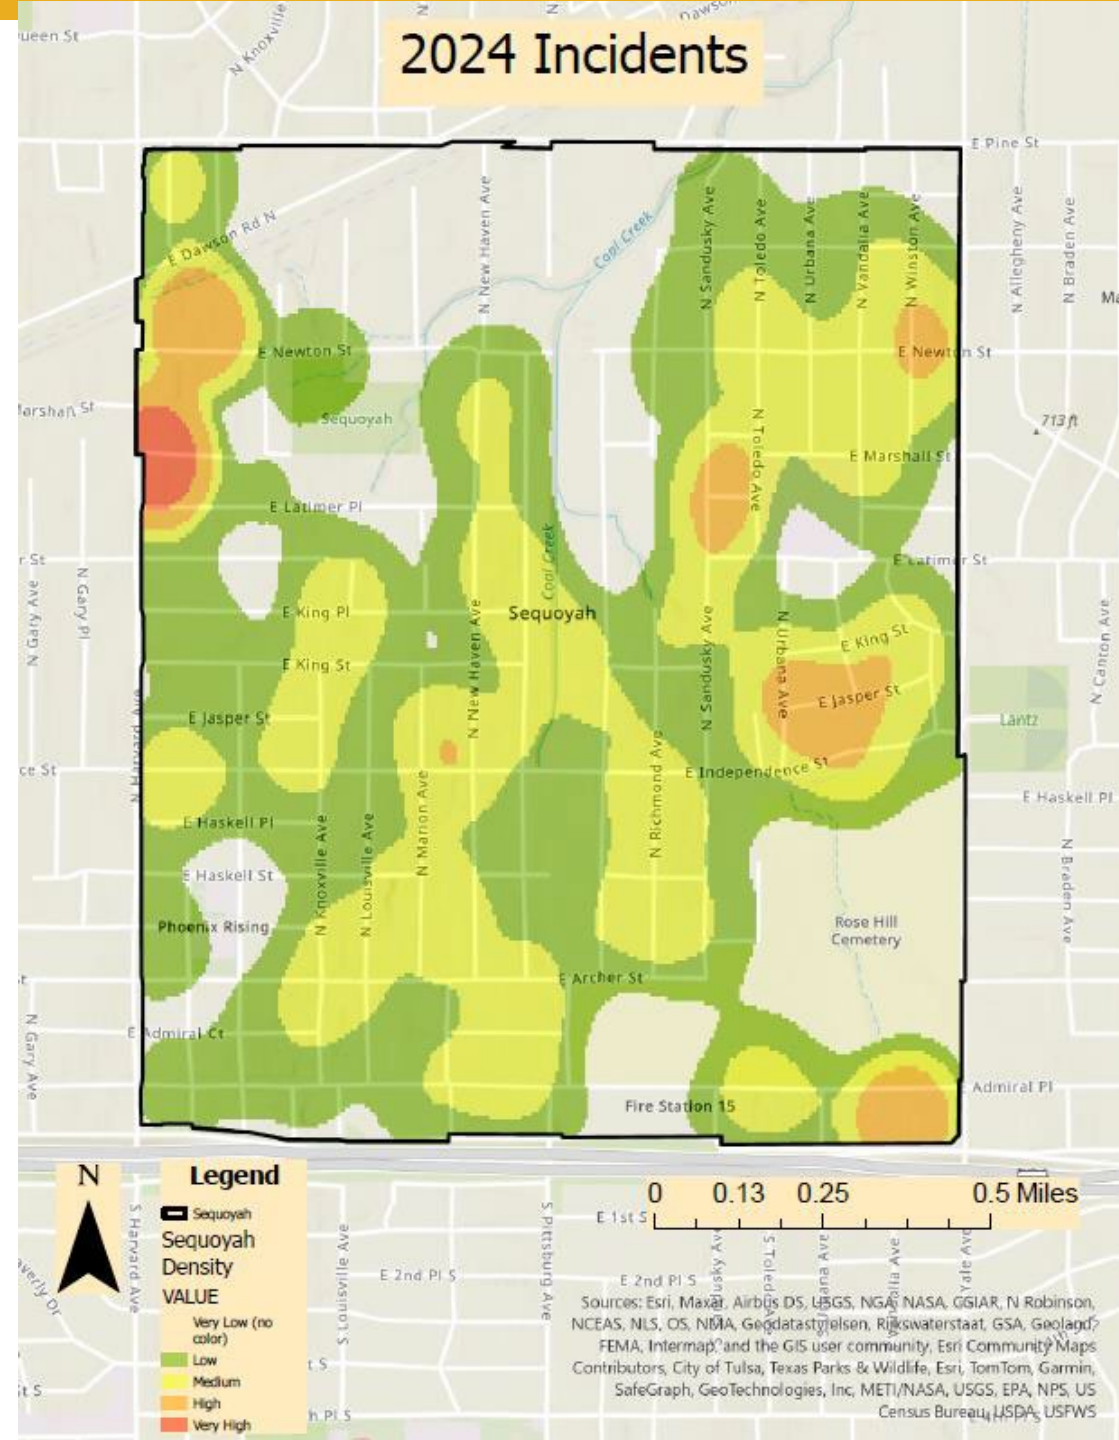

## Crime in Sequoyah

Part 1 Crimes in the Sequoyah Neighborhood							
Crime Type	2021	2022	2023	2024	2025*	Total	2021 to 2024 % Change
Larceny	85	95	62	75	39	356	↓ -11.8%
Burglary	52	49	37	44	21	203	↓ -15.4%
Auto Theft	38	39	39	35	9	160	↓ -7.9%
Aggravated Assault	36	35	29	28	20	148	↓ -22.2%
Robbery	10	6	10	9	5	40	↓ -10.0%
Rape	2	0	3	3	5	13	↑ 50.0%
Homicide	0	3	1	2	0	6	↑ N/C
Arson	0	1	1	0	0	2	— N/C
<b>Grand Total</b>	<b>223</b>	<b>228</b>	<b>182</b>	<b>196</b>	<b>99</b>	<b>928</b>	<b>↓ -12.1%</b>

## Crime in Sequoyah

Part 2 Crimes in the Sequoyah Neighborhood							
Crime Type	2021	2022	2023	2024	2025*	Total	2021 to 2024 % Change
Miscellaneous	124	135	161	179	95	694	↑ 44.4%
Simple Assault	90	84	90	91	68	423	↑ 1.1%
Disorderly Conduct	43	67	43	60	40	253	↑ 39.5%
Malicious Mischief	50	51	37	41	27	206	↓ -18.0%
Fraud	36	25	20	30	14	125	↓ -16.7%
Weapons	19	11	24	10	12	76	↓ -47.4%
Runaway	12	5	13	21	8	59	↑ 75.0%
Narcotics	7	17	11	17	6	58	↑ 142.9%
Sex	8	9	13	15	9	54	↑ 87.5%
Family	6	7	6	4	7	30	↓ -33.3%
Embezzlement	10	5	4	8	2	29	↓ -20.0%

## Recent Significant Incidents:

- **Brown's Donut Shop  
Assault**
- **Shooting in school  
parking-lot**