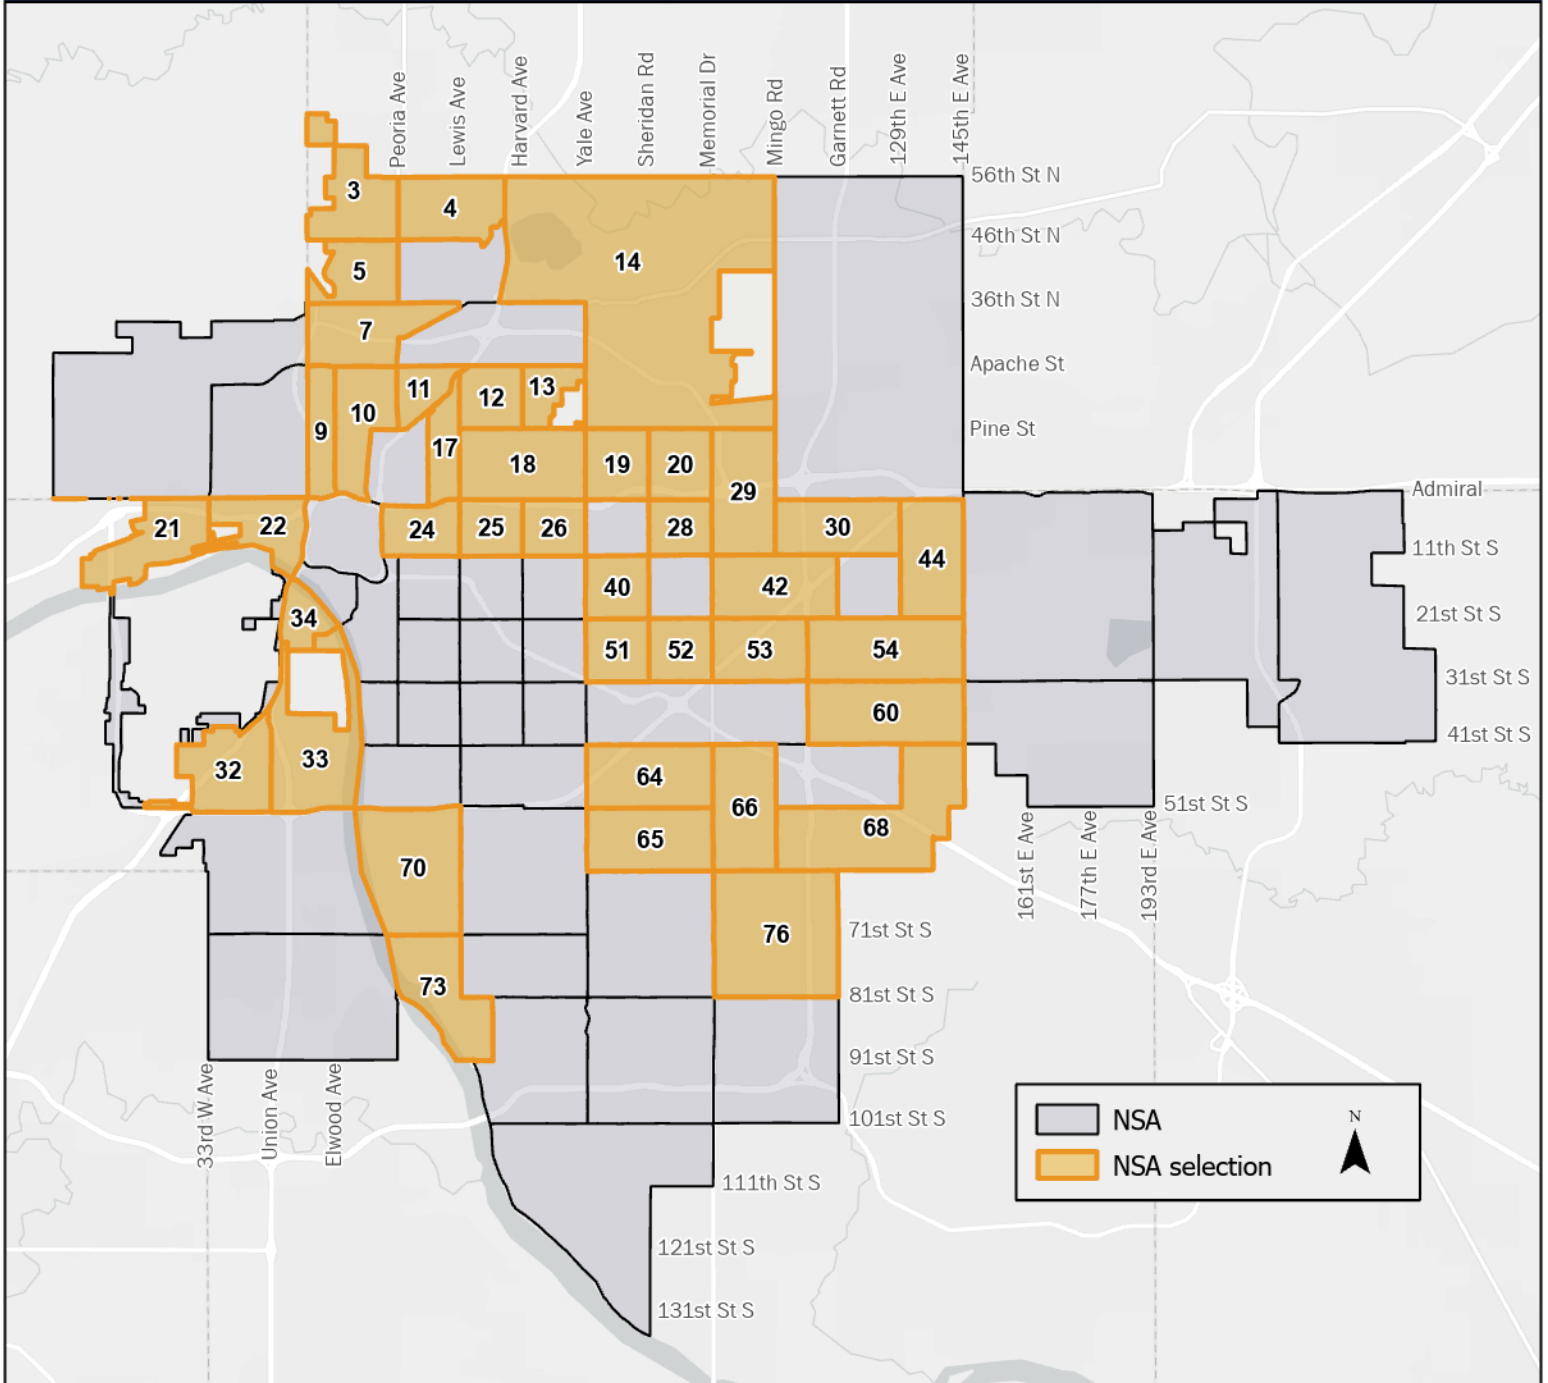

Tulsa Planning Office NCI Pilot Program - Eligible Neighborhood Areas

Neighborhood	Map ID
Chamberlain	3
North Ridge	4
Walt Whitman	5
Hawthorne	7
Reservoir Hill-The Heights	9
Dunbar-Greenwood	10
Booker T Washington	11
Springdale	12
Louisville Heights	13
Mohawk Park-Dawson	14

Neighborhood	Map ID
Cherokee Heights	17
Sequoyah	18
Maplewood	19
McKinley-Mitchell	20
Charles Page	21
Irving	22
Pearl	24
Kendall-Whittier	25
Turner Park	26
McClure Park	28

Neighborhood	Map ID
Layman-Clarland	29
Western Village	30
Red Fork	32
Garden City	33
Eugene Field	34
Wedgwood-Crowell Heights	40
Metcalfe-Magic Circle	42
Tower Heights	44
Hoover	51
Terrace	52

Neighborhood	Map ID
Longview	53
Eastland	54
Briarglen-Plaza	60
Park Plaza	64
Sungate	65
Regency-Woodland	66
Crystal Creek-Quail Ridge	68
Riverwood	70
Kensington	73
Woodland Hills	76