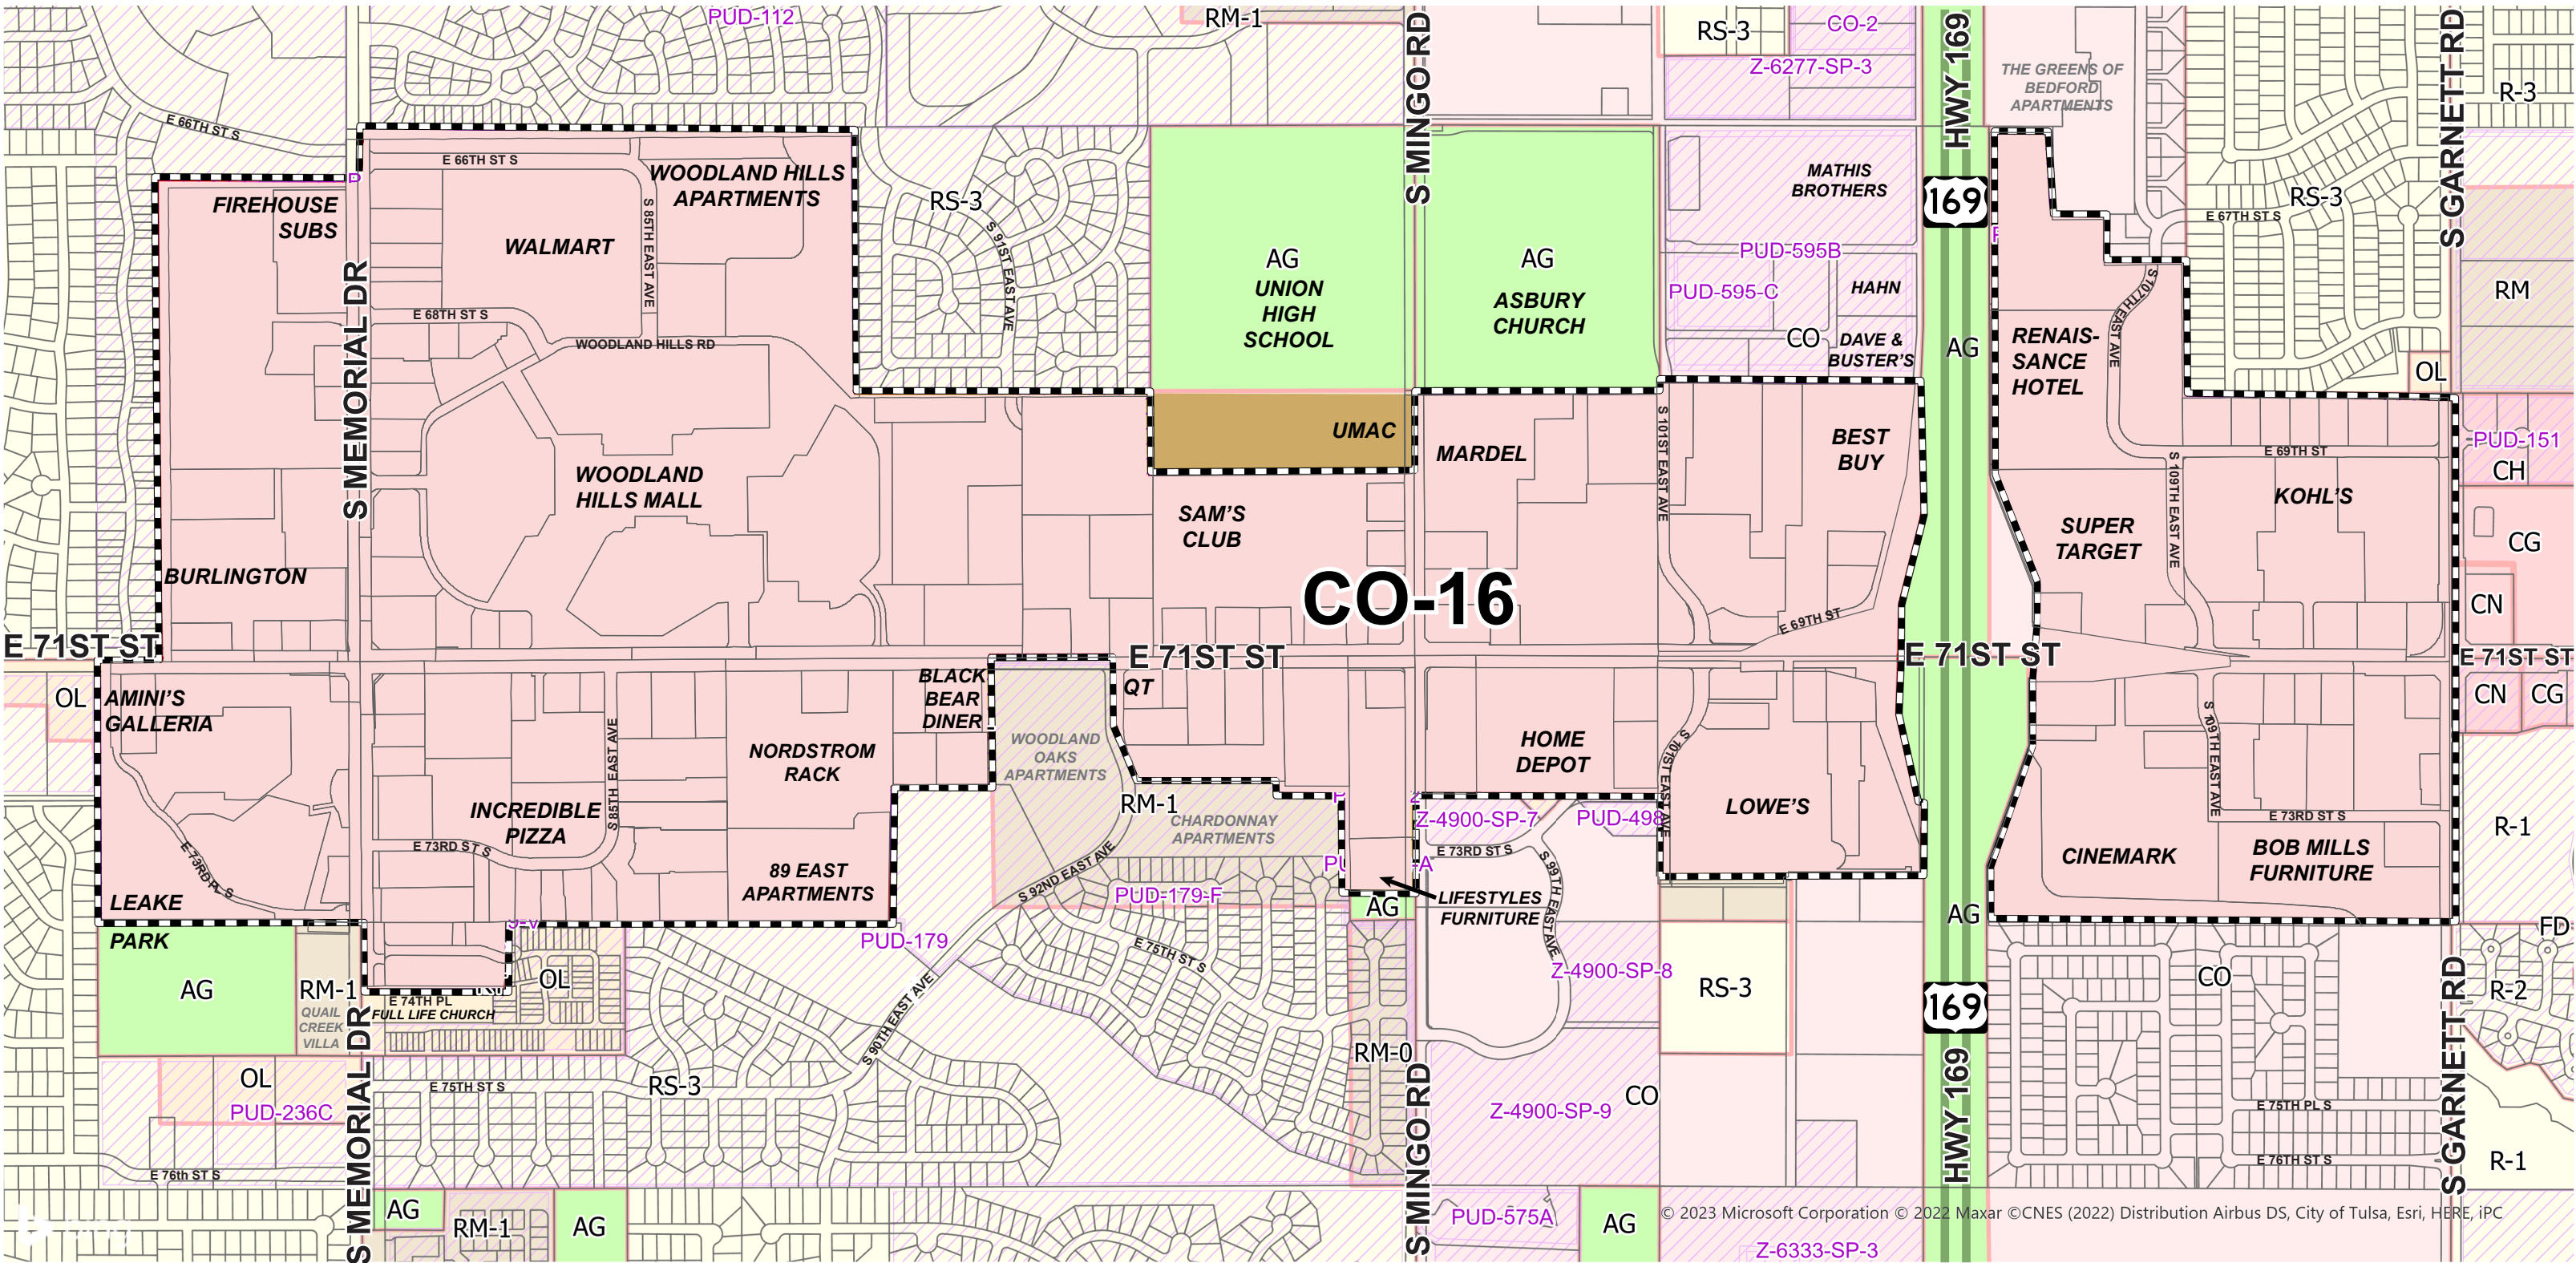

# Zoning Adopted in Dec. 2023

CO-16 Rezoning Boundary  
 Parcels  
 PUDs

© 2023 Microsoft Corporation © 2022 Maxar © CNES (2022) Distribution Airbus DS, City of Tulsa, Esri, HERE, iPC